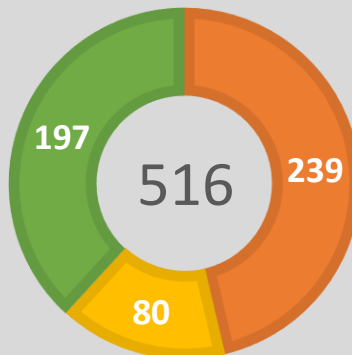

Government Partner Streets

redeem

KITALE

153
Children
Saved!