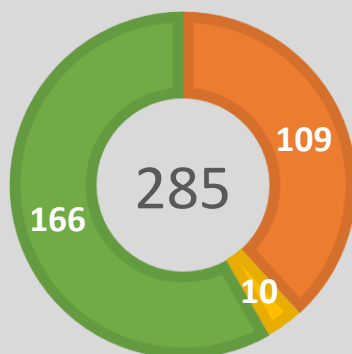

AGAPE CHILDREN'S MINISTRY

12-Month Impact Report (Oct '18 – Sep '19)

rescue

KITALE

85 girls

159 boys

KISUMU

149 girls

259 boys

rehabilitate

KITALE

KISUMU

Government Partner Streets

redeem

KITALE

153
Children
Saved!

KISUMU

167
Children
Saved!

reintegrate

KITALE

89.54% success rate

239
Children
Reunited
with
Family

KISUMU

87.76% success rate

425
Children
Reunited
with
Family

652 New Children Rescued

801 Children Rehabilitated

320 Professed Faith in Jesus

664 Children Reintegrated